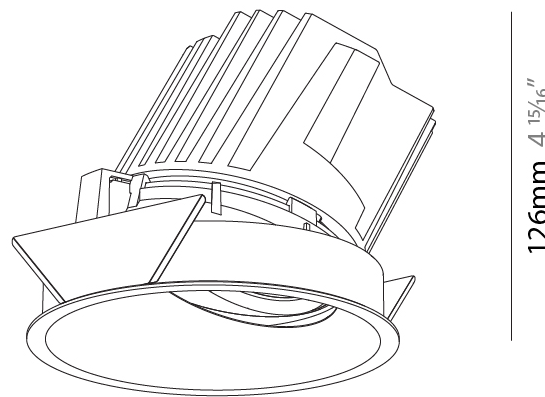

PHYSICAL

Shape: Round
Diameter (mm): 139
Diameter (in): 5 1/2
Height (mm): 126
Height (in): 4 15/16
Ceiling Thickness (mm): 10 / 12.5 / 15
Ceiling Thickness (in): 3/8 or 1/2 or 9/16
Min. Recessing Depth (mm): 140
Min. Recessing Depth (in): 5 1/2
Light Distribution: Adjustable / Asymmetric
Weight (kg): 0.811
Weight (lbs): 1.79
Fixture Finish: SSR / BKV / CWI / CRY / HAB / UFT / ITA / RUA / FTG / MYG / LOD / PUS / FRO / FUP / KIA / POP / BLS / SPG / MEY / GOH / GUM / CHC / COM / ABZ / JAG / OBR / MOS / ROR
Fixture Material: Aluminum Die Cast
Cut-out Measurements: 130mm / 5 1/8"

ELECTRICAL

Lamp Type: LED (Zhaga Standard)
Input Wattage (W): 13.2 / 16.5
Total Output Wattage (W): 12 / 14
Dimming: Tri-Mode (Non-Dimming and Phase Dimming (120Vac only) and 0-10V Dimming)
Driver Included: No
Driver Location: Recessed Housing
Driver Type: Constant Current - Universal
Driver Class: Class 2
Housing: See components
Input Voltage (V): 120 - 277
Constant Current (MA): 350

LED

Number of LEDs: 1
Color Temperature (°K): 2700 / 3000 / 3500 / 4000
Max. Delivered Lumen (lm): 690 / 760 / 823 / 840
Nominal Lumen (lm): 960 / 1070 / 1156 / 1180
CRI: >90 CRI
Lamp Life (hrs): 50000

OPTICAL

Reflector°: 10
Adjustability: Fixed

RATINGS AND CERTIFICATIONS

Certified By: Certified for North American Standards
IP rating: IP20